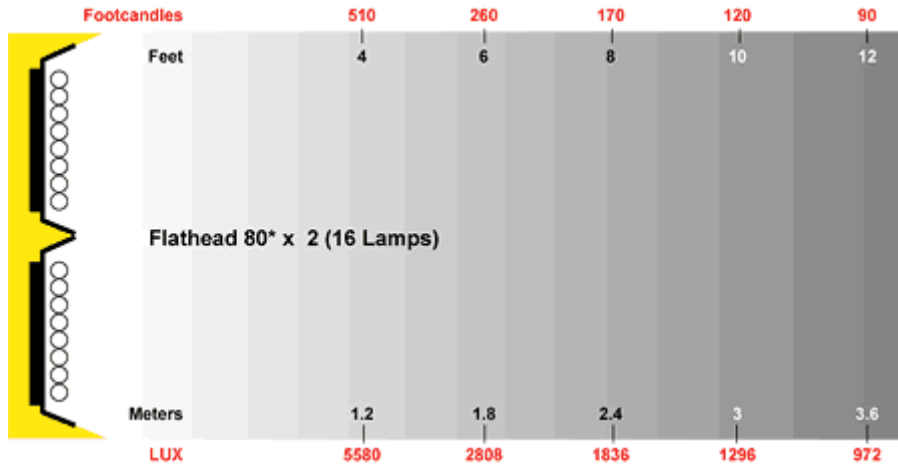

- Flathead 80 Fixture
- Mega Mounting Plate
- 2 4Bank Extension
- 2 4Bank Ballast

Fixture Specifications

	Part Number	Dimensions	Weight w/Lamps	Lamps	Size
Flathead 80	CFX-4808	51" x 24" x 4.13" 1295mm x 616mm x 105mm	26lb 11.8Kg	8	F40/T12

Ballast Specifications

	Part Number	Input Voltage	Output Frequency	Amperage	Lamp Switching	Output Switching	Size	Weight
Select/ve 4Bank (Need 2)	BAL-410-S120	1230VAC 50/60Hz	25 kHz	2 x 5A = 10A	4-1/Off	4ft/2ft	12.38" x 8.25" x 2.5" 315mm x 210mm x 64mm	5lb 2.2Kg
Select/ef 4Bank (Need 2)	BAL-410-F230	230VAC 50/60Hz	25 kHz	2 x 2.5A = 5A	4-1/Off	4ft/2ft	14.38" x 9.13" x 2.5" 366mm x 232mm x 64mm	6lb 2.7Kg

Photometrics

Kino Flo Flathead 80 System

*Beam angles Horz/Vert: 100 degrees (where intensity drops to 1/3 of an f-stop of maximum). Values are approximate and are based on Kino Flo True Match lamps.

[Click here fot Ordering Information](#)