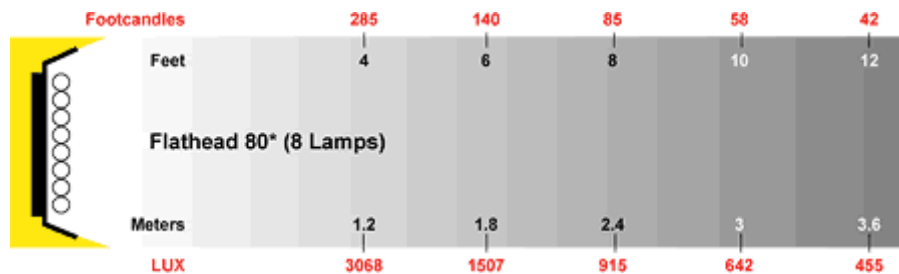

- Flathead 80 Fixture
- Mega Mounting Plate
- 2 4Bank Extension
- 2 4Bank Ballast

Fixture Specifications

	Part Number	Dimensions	Weight w/Lamps	Lamps	Size
Flathead 80	CFX-4808	51" x 24" x 4.13" 1295mm x 616mm x 105mm	26lb 11.8Kg	8	F40/T12

Photometrics

Kino Flo Flathead 80 System

*Beam angles Horz/Vert: 100 degrees (where intensity drops to 1/3 of an f-stop of maximum). Values are approximate and are based on Kino Flo True Match lamps.

[Click here fot Ordering Information](#)